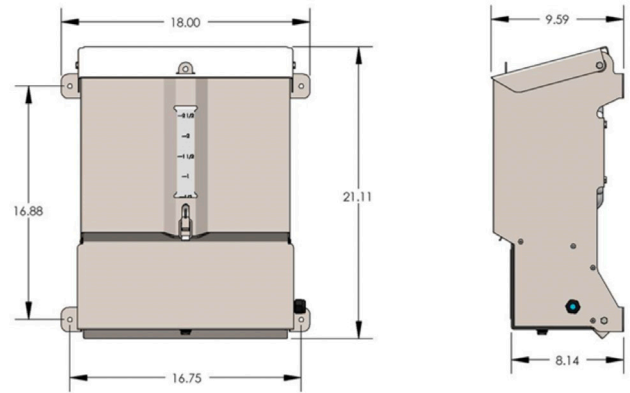

ELECTRIC TOUCHLESS DISPENSERS

PSSI Chemical Innovation's Electric Touchless Dispensers are easy-to-use, hands-free automatic dispensers. With the same footprint for all 3 units, the line provides a familiar unit for both maintenance and employee usage.

FEATURES

- Durable Stainless-steel design
- Touch-free system, wall mounted
- Electrically operated
- Larger footprint for better visibility
- Perfect for high-volume areas
- 2.5-gallon capacity - more time between refills
- Large, 5" fill port for easy refilling (no cartridges)
- Fixed amount of solutions dispensing with photo-eye
- At-a-glance low level indicator light
- Product level visibility from front of unit
- Automatic shut off on empty
- Lockable lid and pump compartment
- 1.5" wall standoff for easy wash down behind unit

PRODUCT ORDERING

Item #	Description
91226	Electric Hand Soap Dispenser
91248	Electric Anti-Fog Dispenser
91224	Electric Hand Sanitizer Dispenser

CHEMICAL INNOVATIONS
ENGINEERING

Web www.pssi.com
Phone 608-568-3841
Email websales@pssi.com
Address 3729 Peddle Hollow Rd.
Kieler, WI 53812