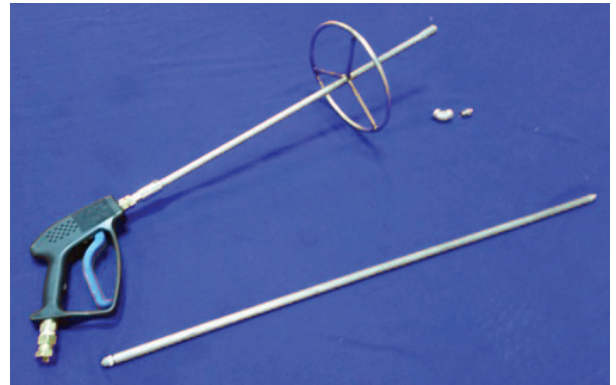

Connect to existing house water system with quick couplers. 360 degree rotating wand/ nozzle assembly to reach hard to rinse areas, with an expandable length up to 8'

PRODUCT ORDERING

	Item #	Description
Rotating Rinse Tool	91111	Main assembly includes, pistol grip, rotating wand, nozzle, quick couplers and swivels
RT Extension 24"	91112	Threaded 24" extension
RT Extension 48"	91113	Threaded 48" extension
RT Extension 72"	91114	Threaded 72" extension

TURNING TOOLS

Manually turning of blender/auger shafts, eliminates the need to run equipment during sanitation

PRODUCT ORDERING

Item #	Description
91115	Blender Fork Long (Paddle Blenders)
91116	Blender Hook (Ribbon Blenders)
91117	Auger Turner
91118	Blender Rod (Tight Access)
91119	Blender Fork Short (Paddle Blenders)