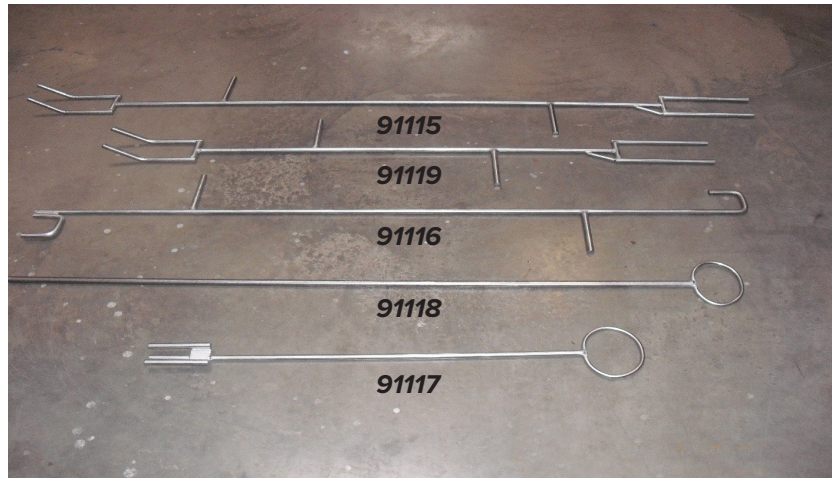

Connect to existing house water system with quick couplers. 360 degree rotating wand/ nozzle assembly to reach hard to rinse areas, with an expandable length up to 8'

PRODUCT ORDERING

	Item #	Description
Rotating Rinse Tool	91111	Main assembly includes, pistol grip, rotating wand, nozzle, quick couplers and swivels
RT Extension 24"	91112	Threaded 24" extension
RT Extension 48"	91113	Threaded 48" extension
RT Extension 72"	91114	Threaded 72" extension

TURNING TOOLS

Manually turning of blender/auger shafts, eliminates the need to run equipment during sanitation

PRODUCT ORDERING

Item #	Description
91115	Blender Fork Long (Paddle Blenders)
91116	Blender Hook (Ribbon Blenders)
91117	Auger Turner
91118	Blender Rod (Tight Access)
91119	Blender Fork Short (Paddle Blenders)